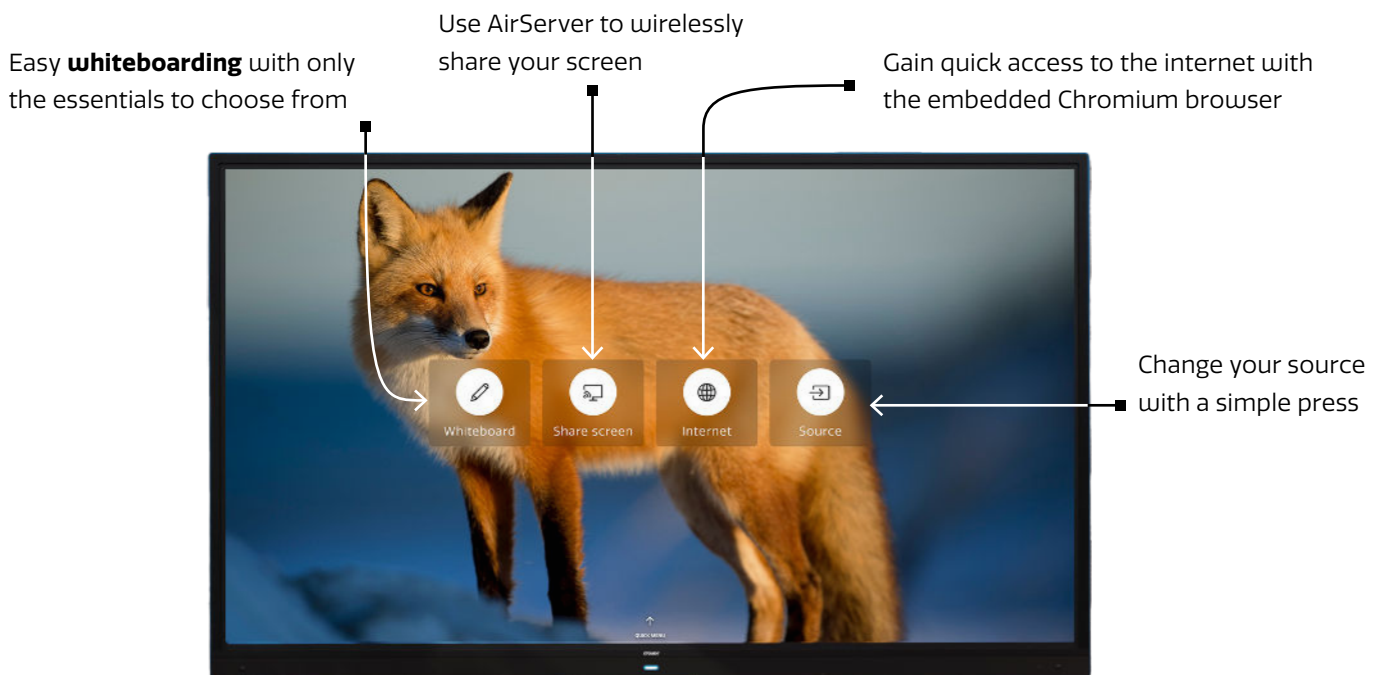

LET'S GET SPECIFIC!

The days of having to figure out how that complicated touchscreen works are over! Designed to be used by even the least tech-savvy person, Neo has the most intuitive user interface you have ever seen.

Panel

- Diagonal size: 74.52" (1893 mm)
- Display resolution: 3.840 x 2.160
- Frame rate: 60 Hz
- Brightness: 450 cd/m² max.
- Aspect ratio: 16:9
- Response time (gray to gray): 8 ms
- Display colours: 1.07 G
- Pixel pitch (W x H): 0.429 x 0.429 mm
- Viewing angle: 178° / 178°
- Service life: > 30.000 Hours
- Orientation: landscape

Glass

- Glass: Triple S Glass (Smooth, Stripeless, Safety)
- Type: heat tempered, anti glare, safety glass
- Thickness: 3.2 mm
- Hardness: 8 Mohs

Connectivity

- Video input (digital): 1x HDMI2.1, 2x HDMI2.0, 1x DisplayPort 1.2, 2x USB-C (USB 3.1 Gen 2)
- Video output (digital): 1x HDMI 2.1
- Audio input: 1x Mini Jack
- Audio output: 1x Mini Jack
- USB: 5x USB3.0 (type A) + 2x USB 2.0 (type A, 1x OTG + 1x USB2.0 Android)
- RS232C: 1x DE-9F
- Wired network: 2x 10/100/1000Mbps
- Wireless network: WiFi 6 (2.4 & 5 Ghz)
- Module-slots: 1x OPS-slot (UHD@60Hz)
- NFC: built-in
- Human presence detection: built-in (2x)
- Dedicated ports: 1x fingerprint scanner (USB-A)

Video

- Eye comfort: blue light filter
- Colour temperature: warm, cool, normal
- Picture modes: normal, auto, eco

Sound

- Power to tweeter/woofer: 2x mid-tweeter (2x15W) + 1x woofer (15W)
- Frequency range: 200 - 20 kHz
- Microphones: six Array far-field